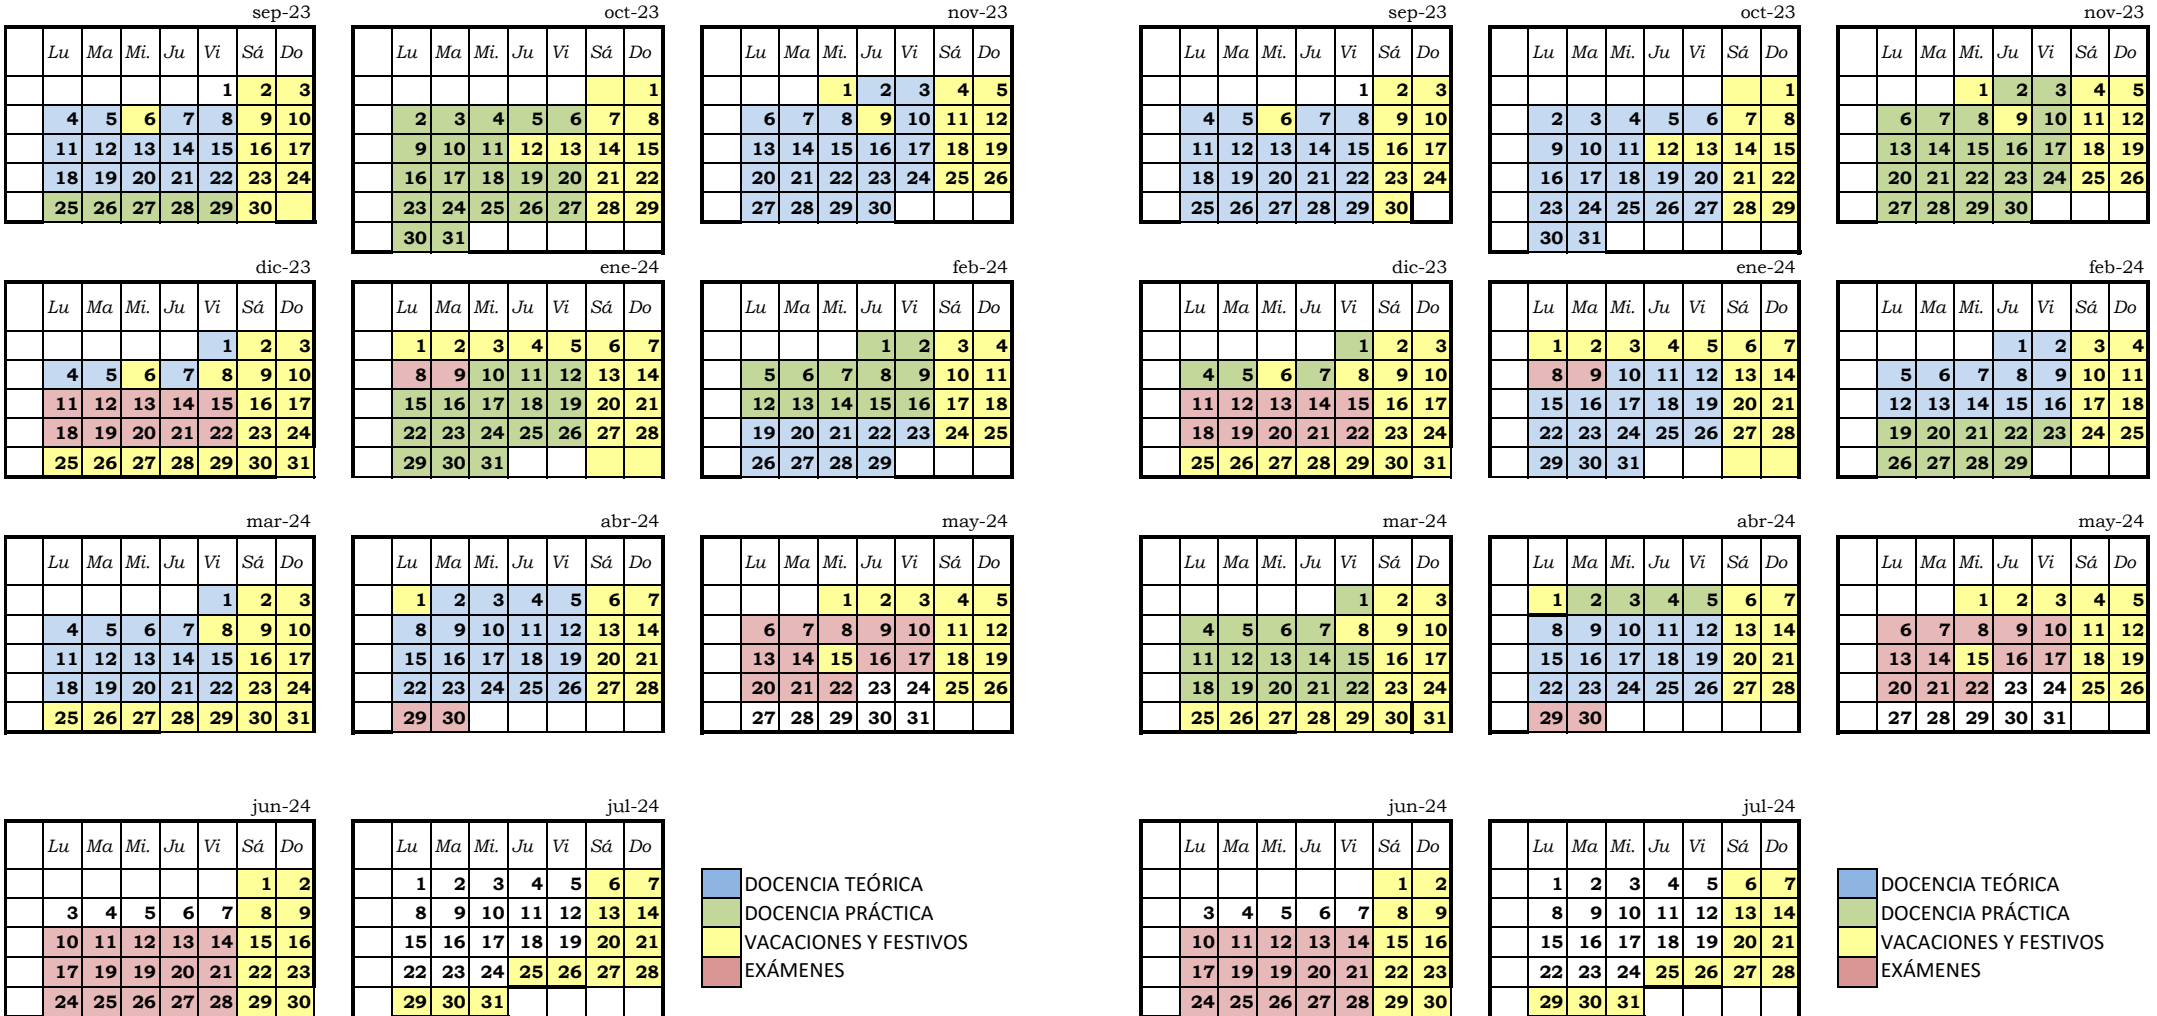

Calendar grid for Jun-24 (Segundo B) with columns Lu, Ma, Mi, Ju, Vi, Sá, Do and colored cells for theoretical classes, practical classes, holidays, and exams.

Calendar grid for Jul-24 (Segundo B) with columns Lu, Ma, Mi, Ju, Vi, Sá, Do and colored cells for theoretical classes, practical classes, holidays, and exams.

Legend for Segundo B: Blue for DOCENCIA TEÓRICA, Green for DOCENCIA PRÁCTICA, Yellow for VACACIONES Y FESTIVOS, Red for EXÁMENES.

CRONOGRAMA DEL CURSO CURSO 2023/24

TERCERO A GRADO EN ENFERMERIA

TERCERO B GRADO EN ENFERMERIA